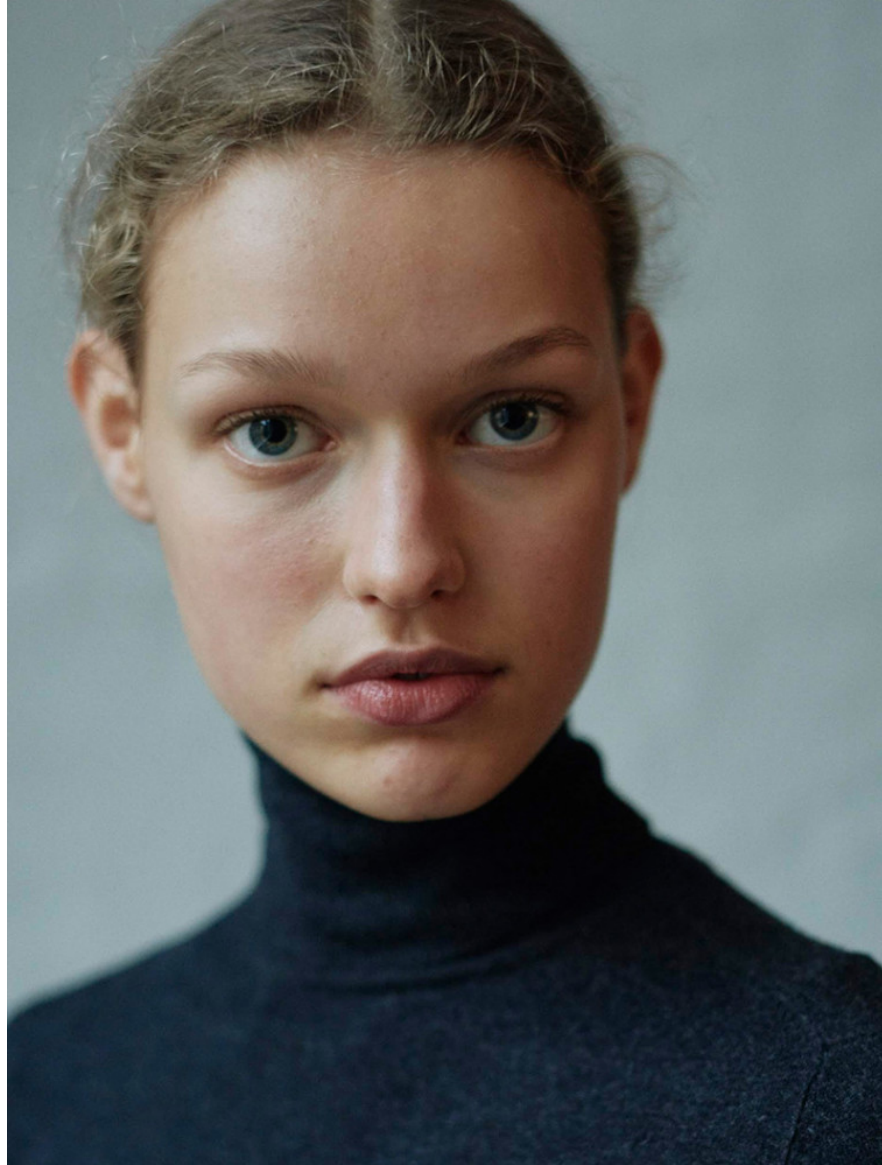

# ICONIC

**COSIMA FRITZ**

Height: 178cm / 5' 10"   Bust: 84cm / 33"   Waist: 64cm 25"   Hips: 90cm / 35½"   Shoes: 41 EU / 10 US / 8 UK   Hair: Blond   Eyes: Blue

# ICONIC

## COSIMA FRITZ

Height: 178cm / 5' 10"   Bust: 84cm / 33"   Waist: 64cm 25"   Hips: 90cm / 35½"   Shoes: 41 EU / 10 US / 8 UK   Hair: Blond   Eyes: Blue