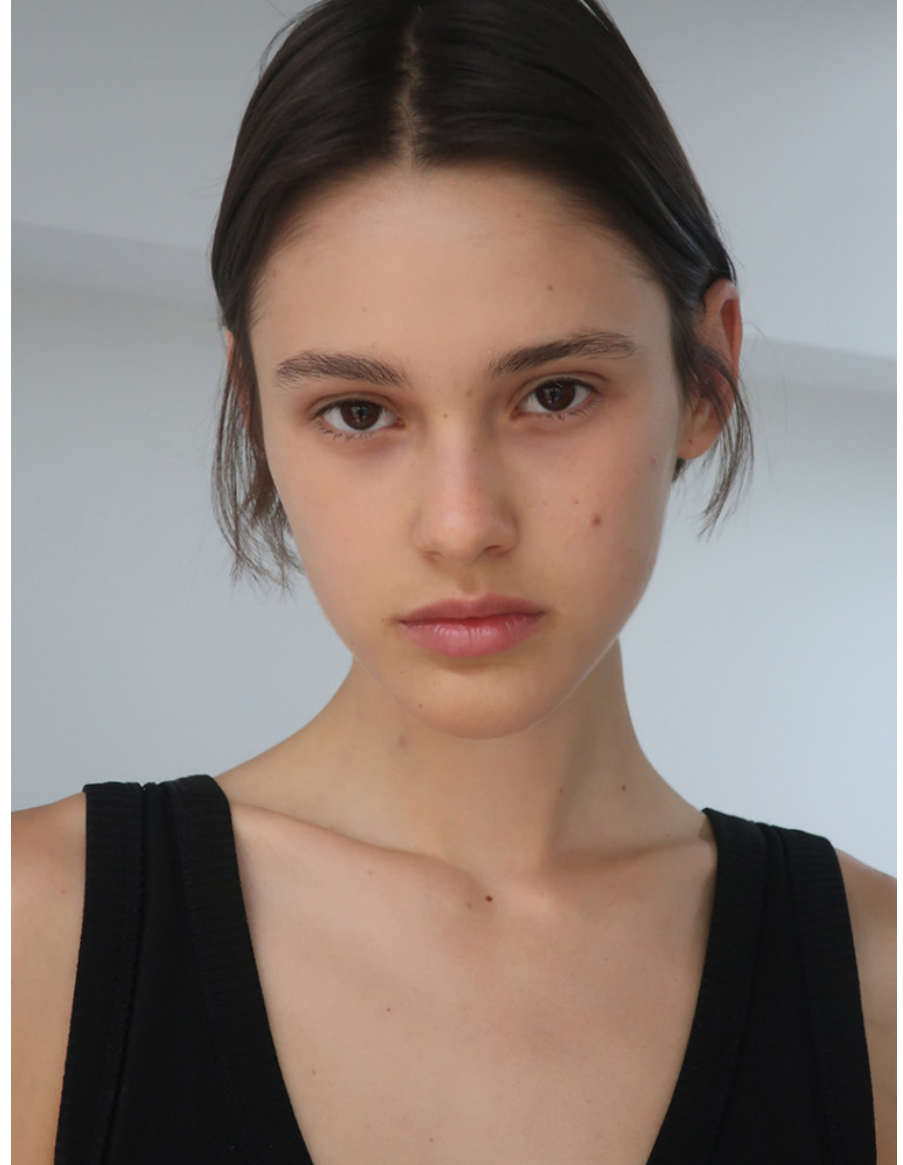

ICONIC

ALEyna FITZGERALD

Height: 179cm / 5' 10½" Bust: 79cm / 31" Waist: 64cm 25" Hips: 86cm / 34" Shoes: 39 EU / 8 US / 6 UK Hair: Brown Eyes: Brown

ICONIC

ALEyna FITZGERALD

Height: 179cm / 5' 10½" Bust: 79cm / 31" Waist: 64cm 25" Hips: 86cm / 34" Shoes: 39 EU / 8 US / 6 UK Hair: Brown Eyes: Brown