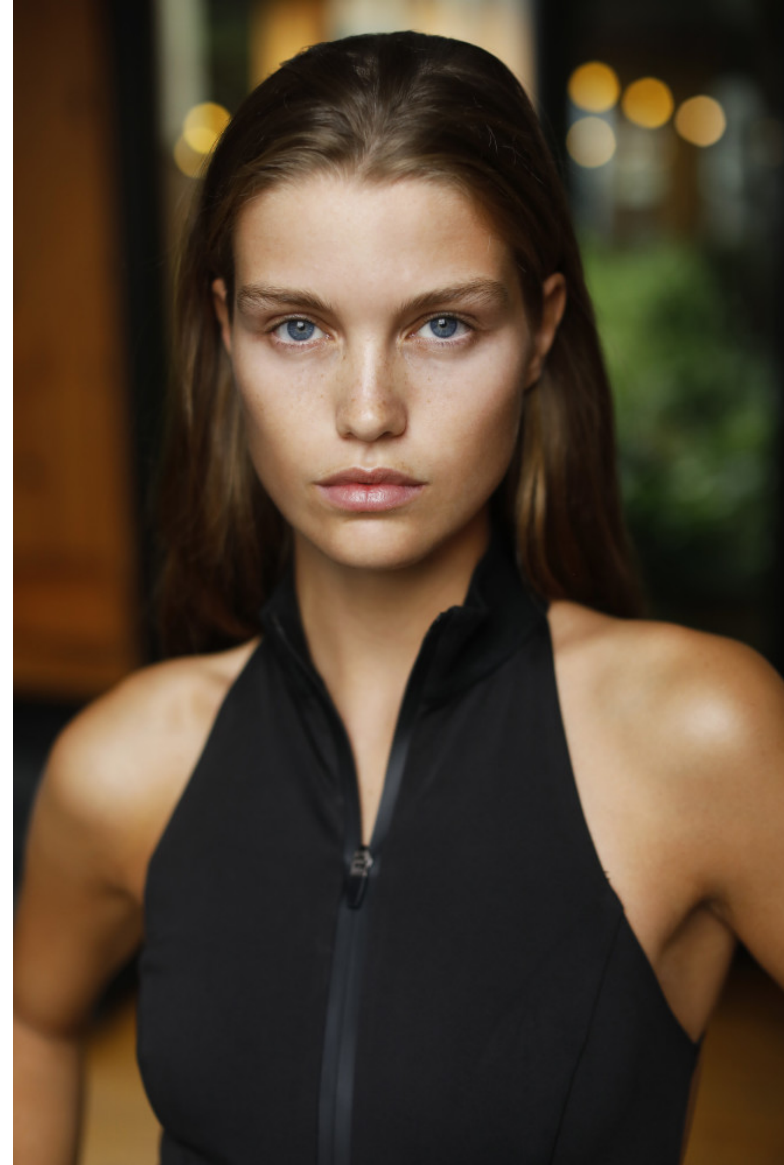

ICONIC

LUNA BIJL

Height: 177.5cm / 5' 10" Bust: 83cm / 32½" Waist: 62cm 24½" Hips: 88cm / 34½" Shoes: 38 EU / 7 US / 5 UK Hair: Light brown Eyes: Blue

ICONIC

LUNA BIJL

Height: 177.5cm / 5' 10" Bust: 83cm / 32½" Waist: 62cm 24½" Hips: 88cm / 34½" Shoes: 38 EU / 7 US / 5 UK Hair: Light brown Eyes: Blue