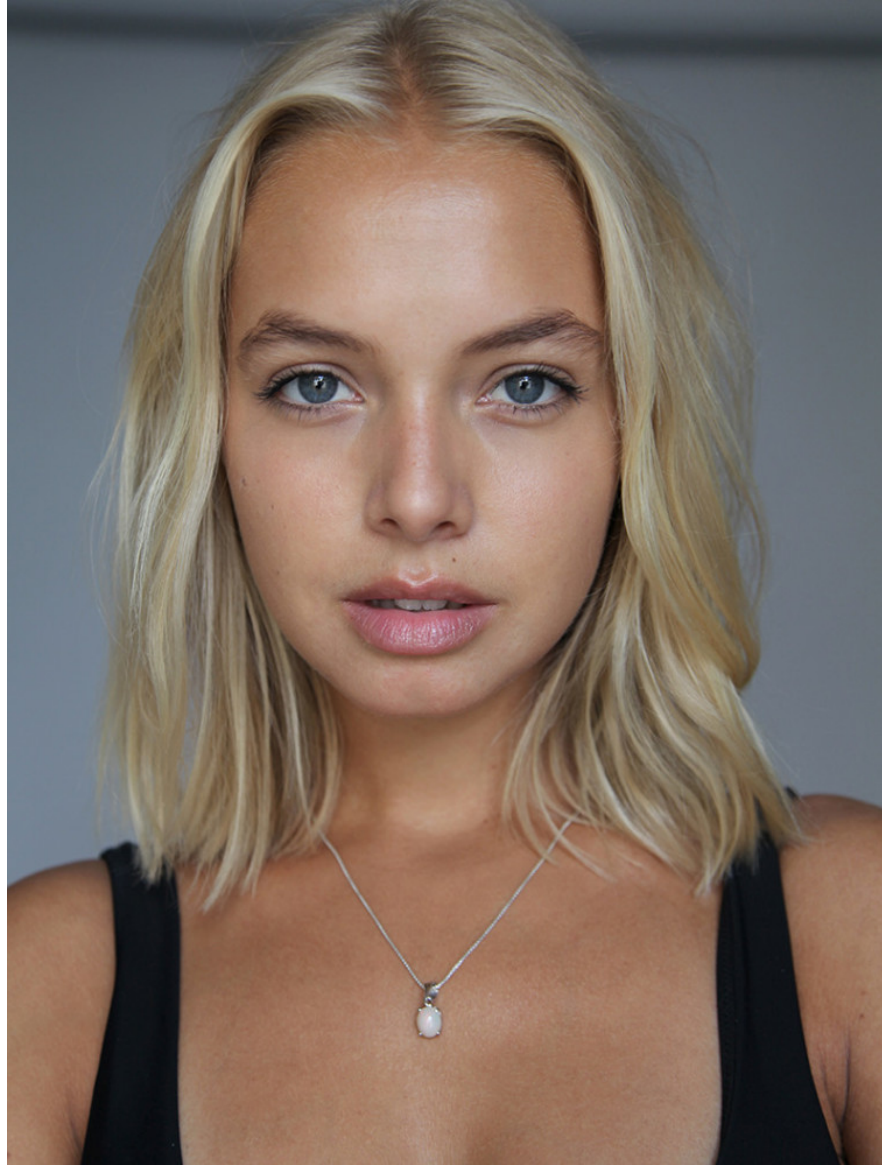

# ICONIC

**BELLA OELMANN**

Height: 175cm / 5' 9"   Bust: 86cm / 34" BC   Waist: 61cm 24"   Hips: 91cm / 36"   Shoes: 38 EU / 7 US / 5 UK   Hair: Blond   Eyes: Blue

# ICONIC

## BELLA OELMANN

Height: 175cm / 5' 9"   Bust: 86cm / 34" BC   Waist: 61cm 24"   Hips: 91cm / 36"   Shoes: 38 EU / 7 US / 5 UK   Hair: Blond   Eyes: Blue