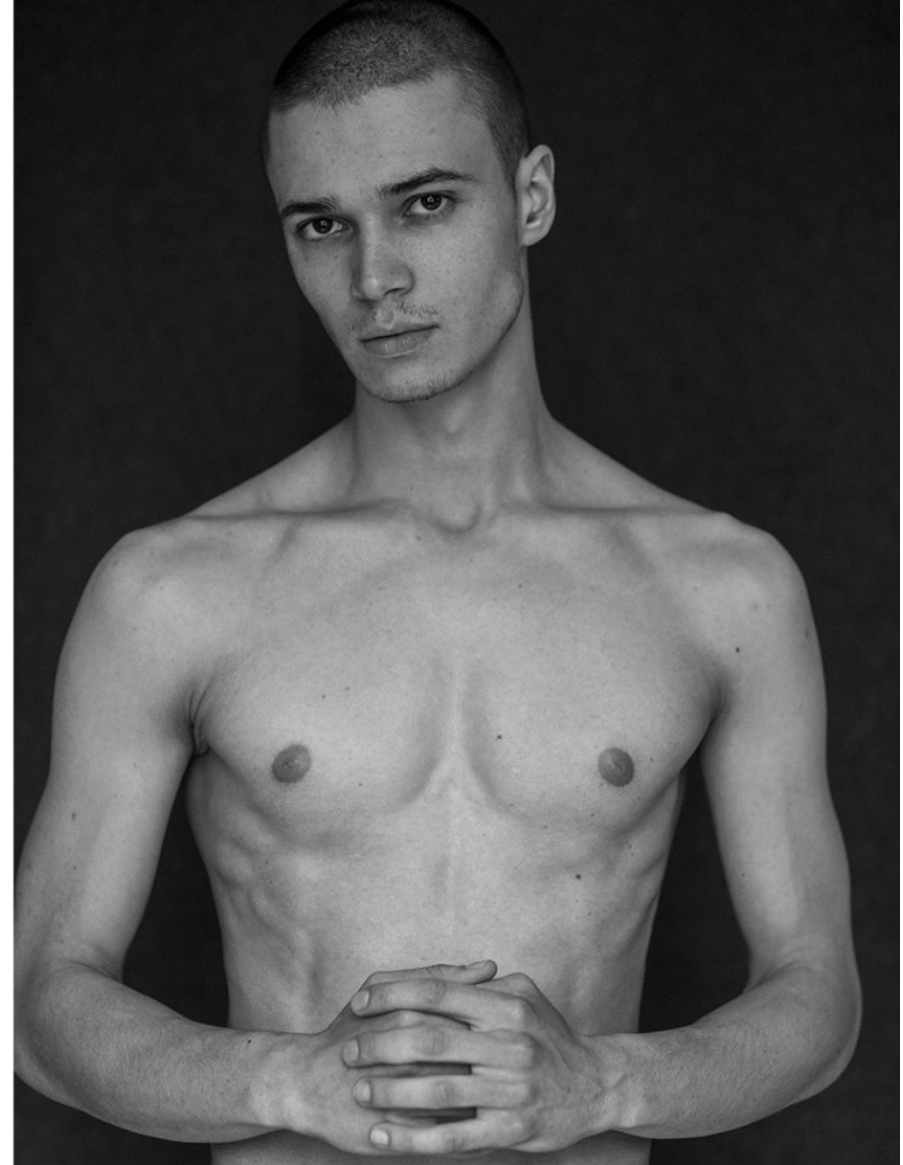

# ICONIC

**NABIL ZEDJI**

Height: 184cm / 6' 0½"   Chest: 95cm / 37½"   Waist: 72cm 28½"   Hips: 89cm / 35"   Shoes: 43 EU / 9 US / 8.5 UK   Hair: Dark brown   Eyes: Brown

# ICONIC

**NABIL ZEBDJI**

Height: 184cm / 6' 0½"   Chest: 95cm / 37½"   Waist: 72cm 28½"   Hips: 89cm / 35"   Shoes: 43 EU / 9 US / 8.5 UK   Hair: Dark brown   Eyes: Brown