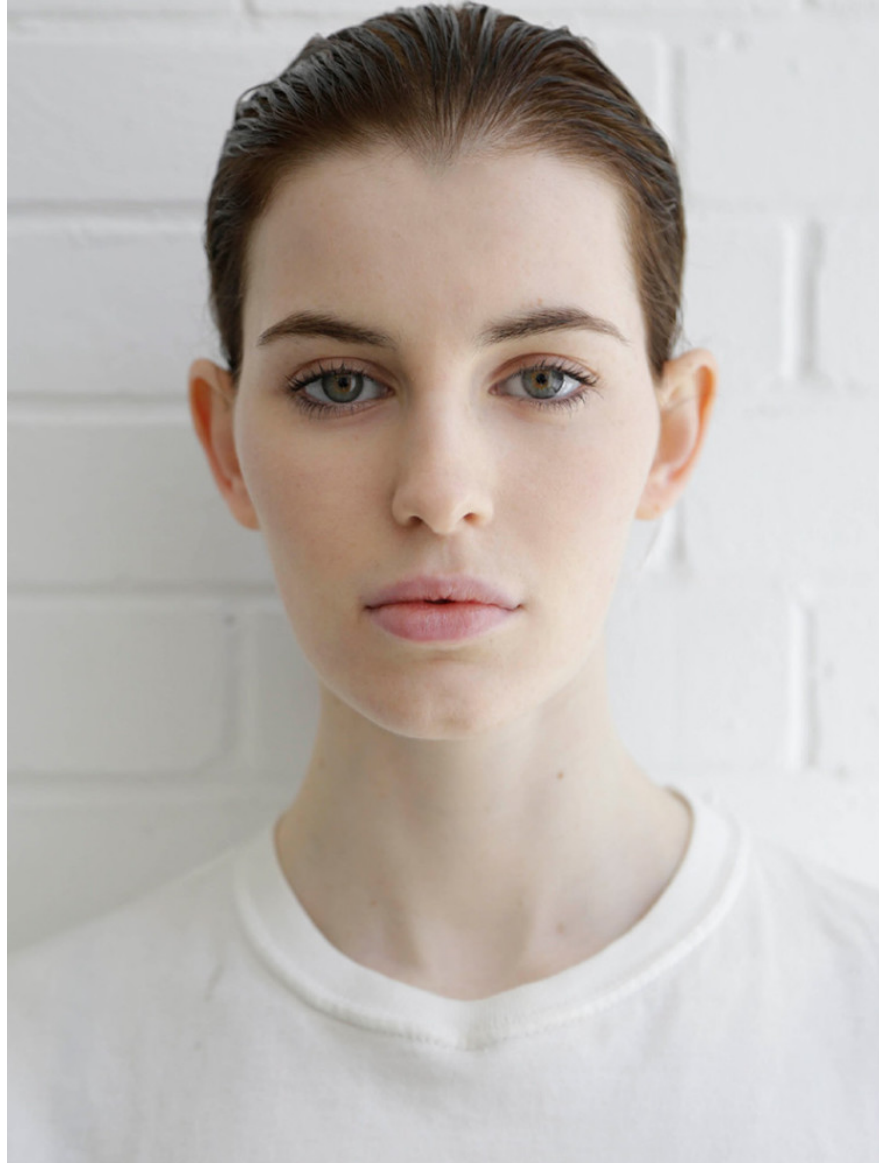

# ICONIC

**CLAUDIA LAVENDER**

Height: 180cm / 5' 11"   Bust: 79cm / 31"   Waist: 61cm 24"   Hips: 87.5cm / 34½"   Shoes: 40 EU / 9 US / 7 UK   Hair: Blond   Eyes: Green

# ICONIC

## CLAUDIA LAVENDER

Height: 180cm / 5' 11"   Bust: 79cm / 31"   Waist: 61cm 24"   Hips: 87.5cm / 34½"   Shoes: 40 EU / 9 US / 7 UK   Hair: Blond   Eyes: Green