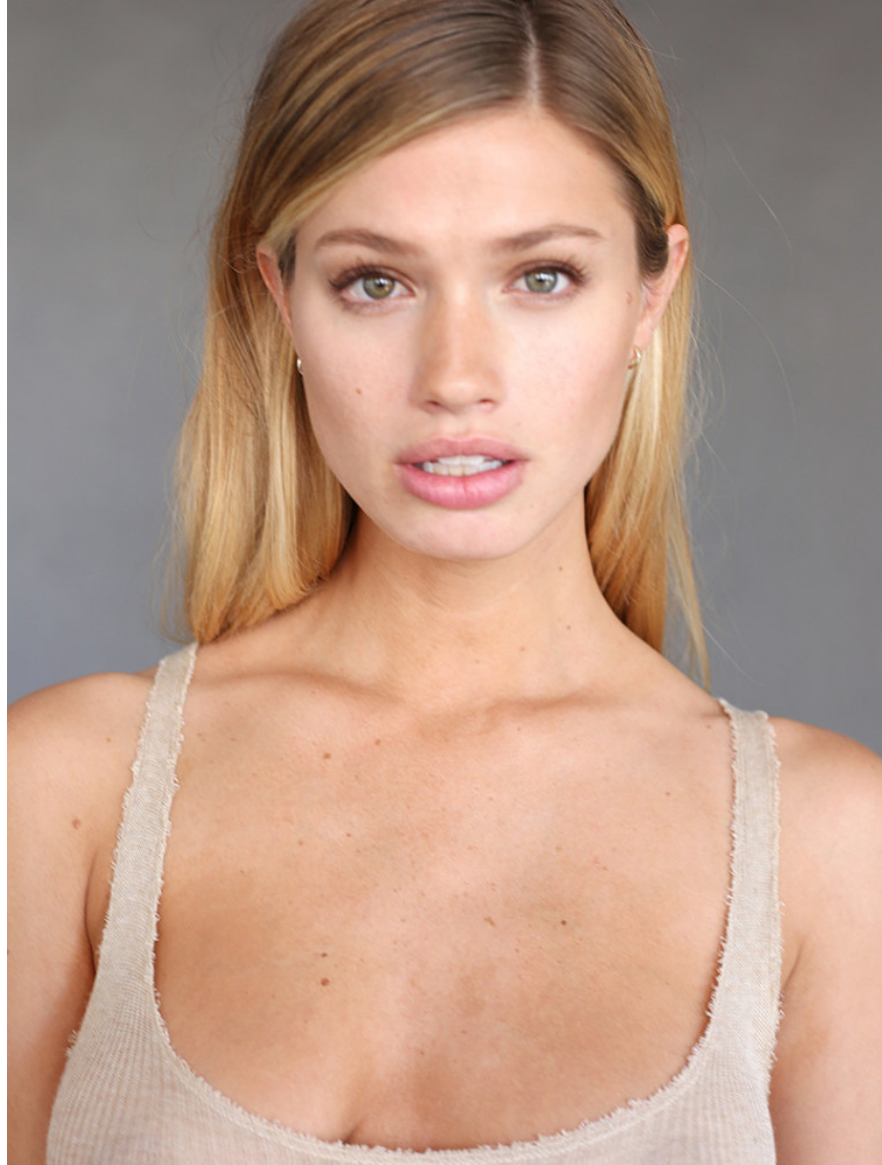

# ICONIC

**MAGGIE RAWLINS**

Height: 172cm / 5' 7½"   Bust: 86cm / 34"   Waist: 58cm 23"   Hips: 89cm / 35"   Shoes: 39 EU / 8 US / 6 UK   Hair: Dark blond   Eyes: Green