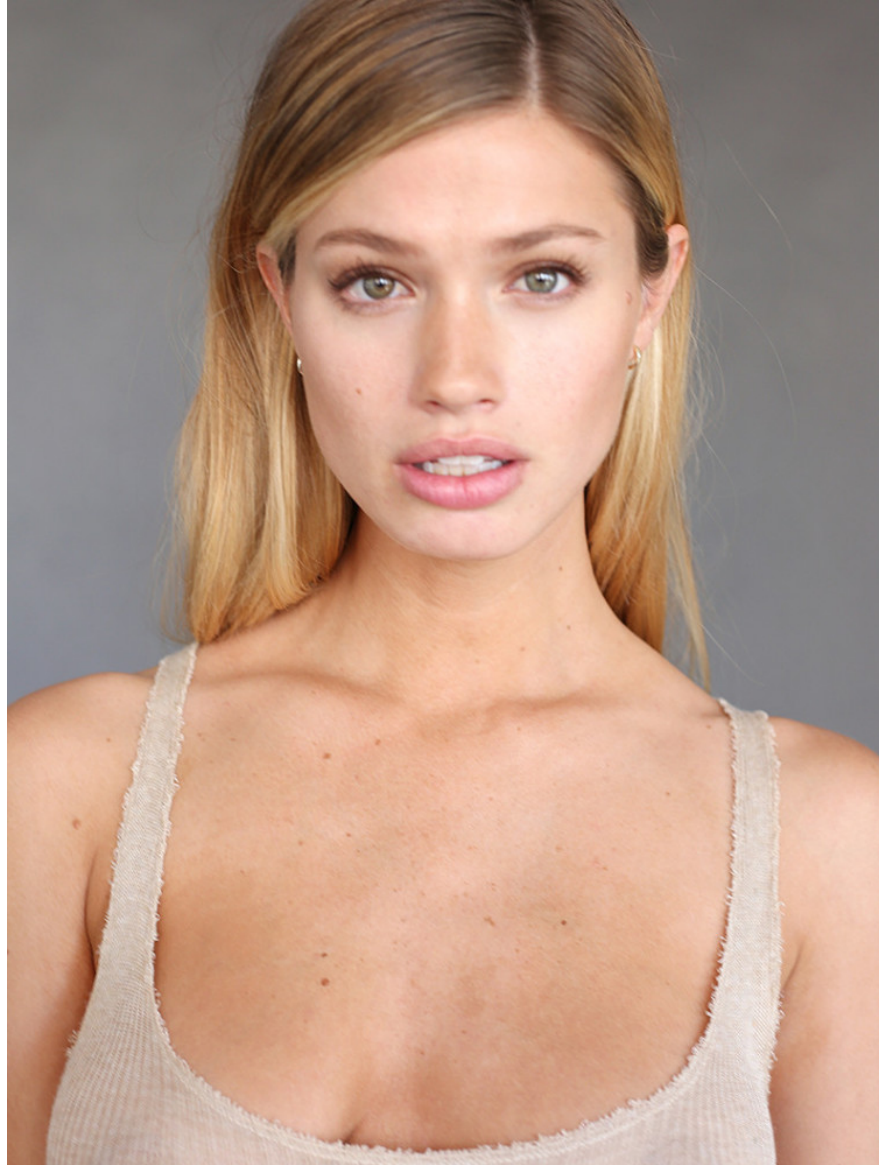

ICONIC

MAGGIE RAWLINS

Height: 172cm / 5' 7½" Bust: 86cm / 34" Waist: 58cm 23" Hips: 89cm / 35" Shoes: 39 EU / 8 US / 6 UK Hair: Dark blond Eyes: Green

ICONIC

MAGGIE RAWLINS

Height: 172cm / 5' 7½" Bust: 86cm / 34" Waist: 58cm 23" Hips: 89cm / 35" Shoes: 39 EU / 8 US / 6 UK Hair: Dark blond Eyes: Green

ICONIC

MAGGIE RAWLINS

Height: 172cm / 5' 7½" Bust: 86cm / 34" Waist: 58cm 23" Hips: 89cm / 35" Shoes: 39 EU / 8 US / 6 UK Hair: Dark blond Eyes: Green